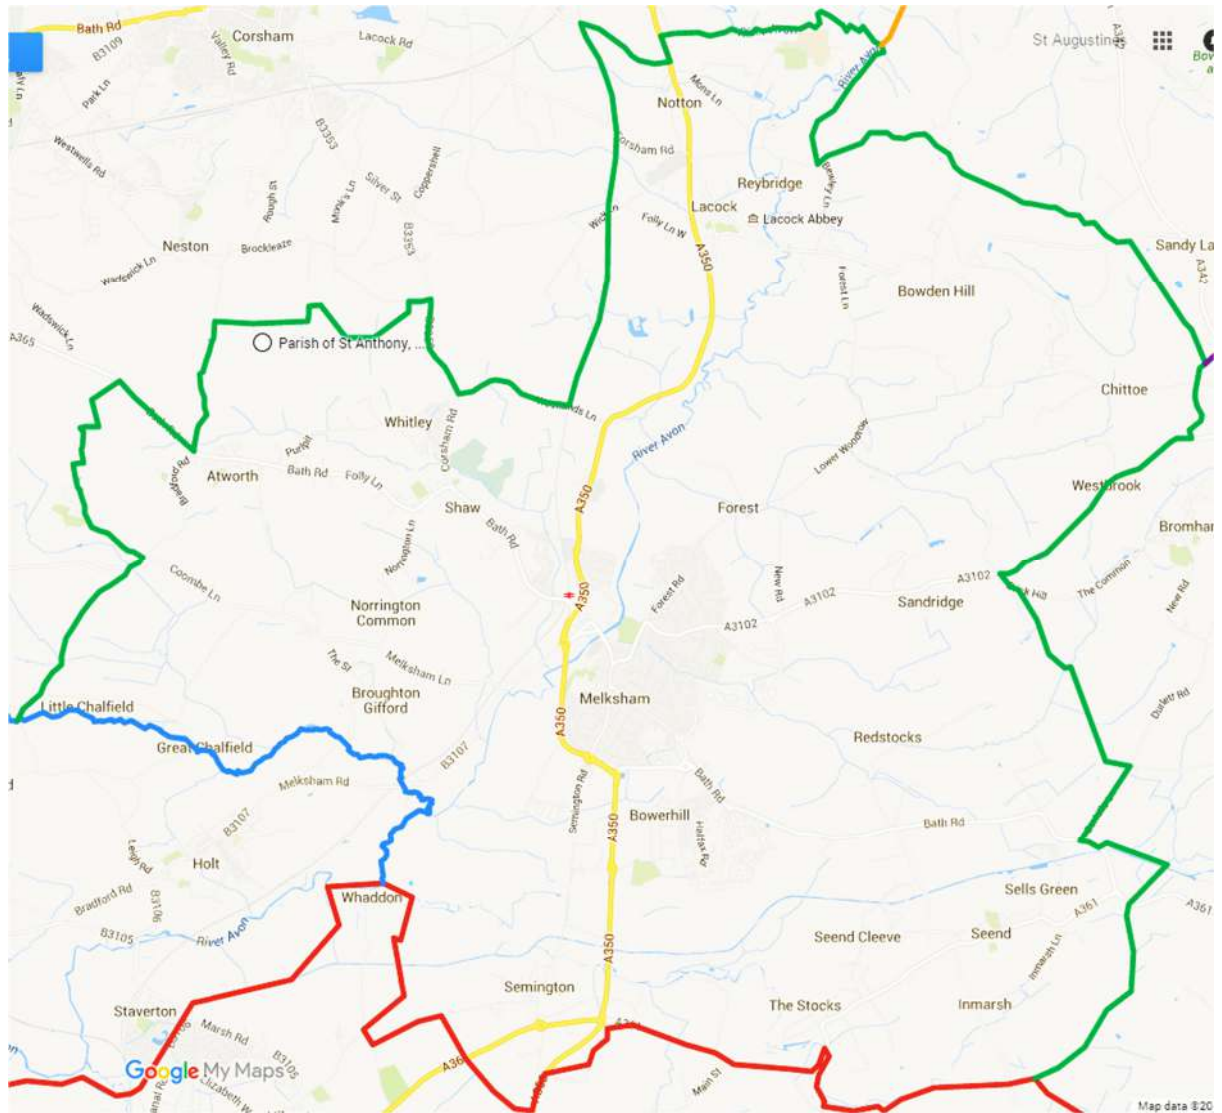

ST AUGUSTINE'S CATCHMENT AREA

OVERVIEW

TROWBRIDGE

FROME

WARMINSTER

DEVIZES

MELKSHAM

BRADFORD-ON-AVON