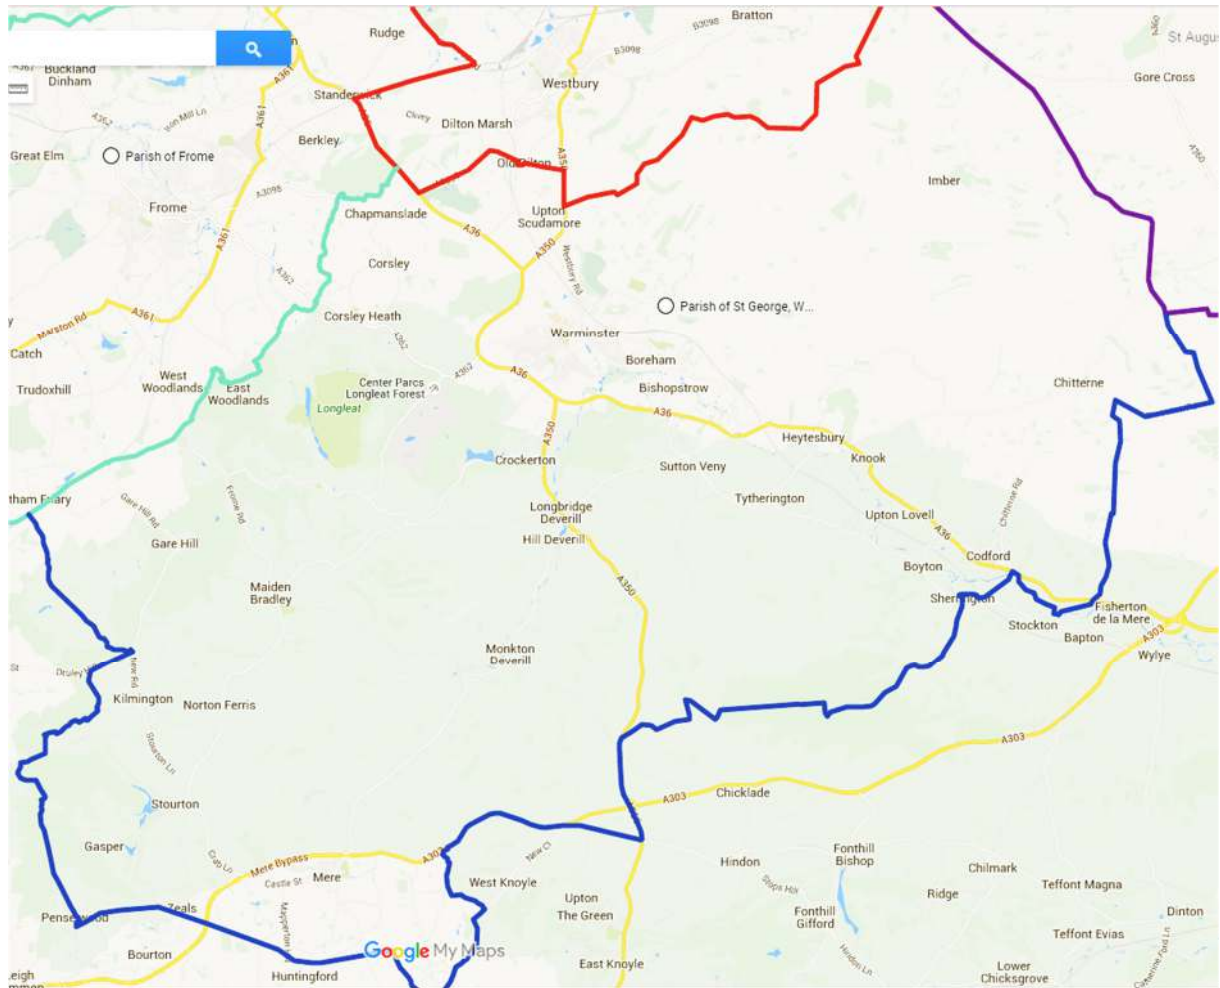

ST AUGUSTINE'S CATCHMENT AREA

OVERVIEW

TROWBRIDGE

FROME

WARMINSTER

DEVIZES

MELKSHAM

BRADFORD-ON-AVON