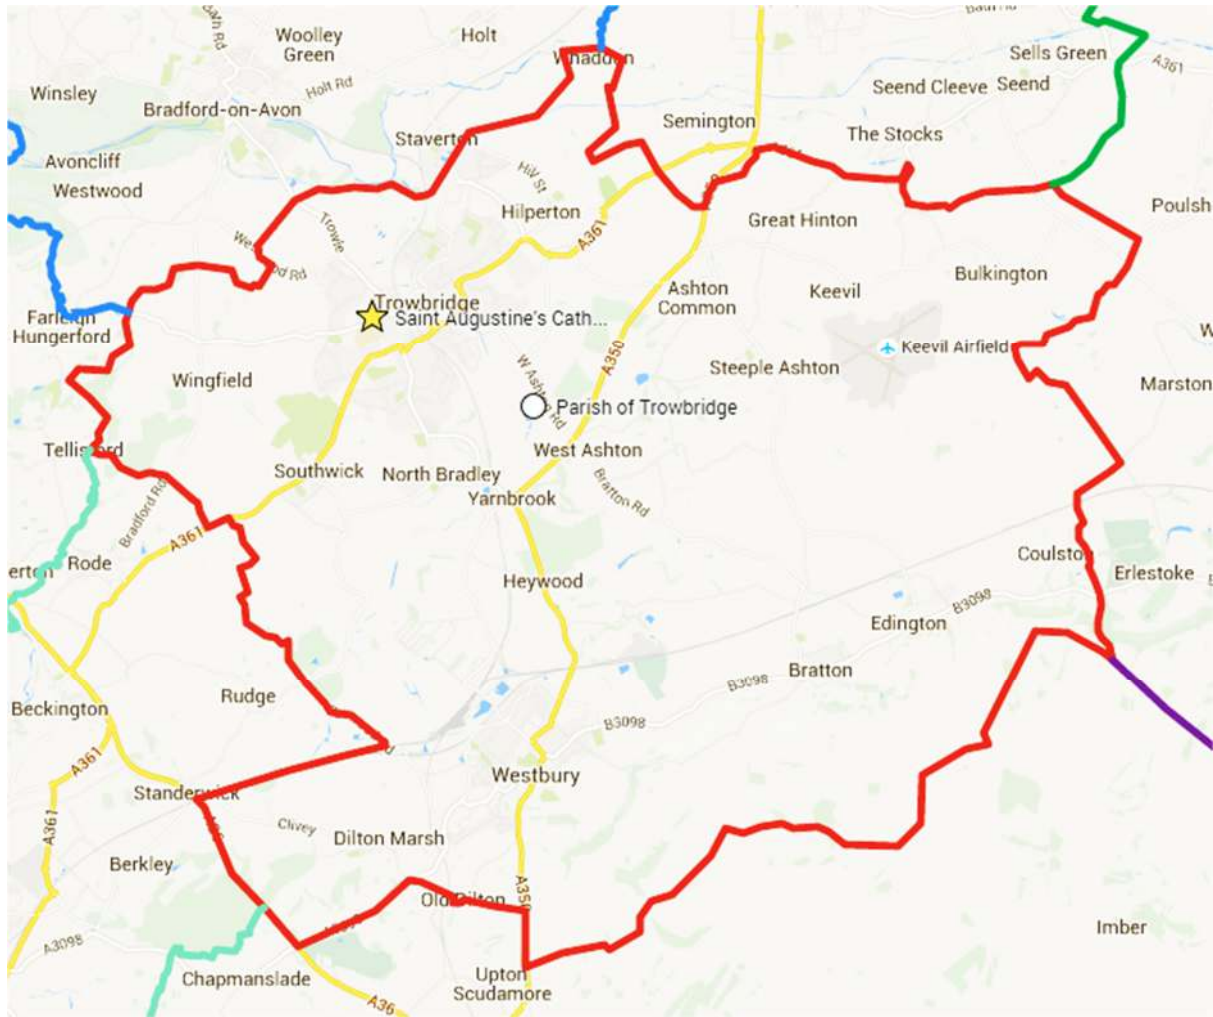

ST AUGUSTINE'S CATCHMENT AREA

OVERVIEW

TROWBRIDGE

FROME

WARMINSTER

DEVIZES

MELKSHAM

BRADFORD-ON-AVON