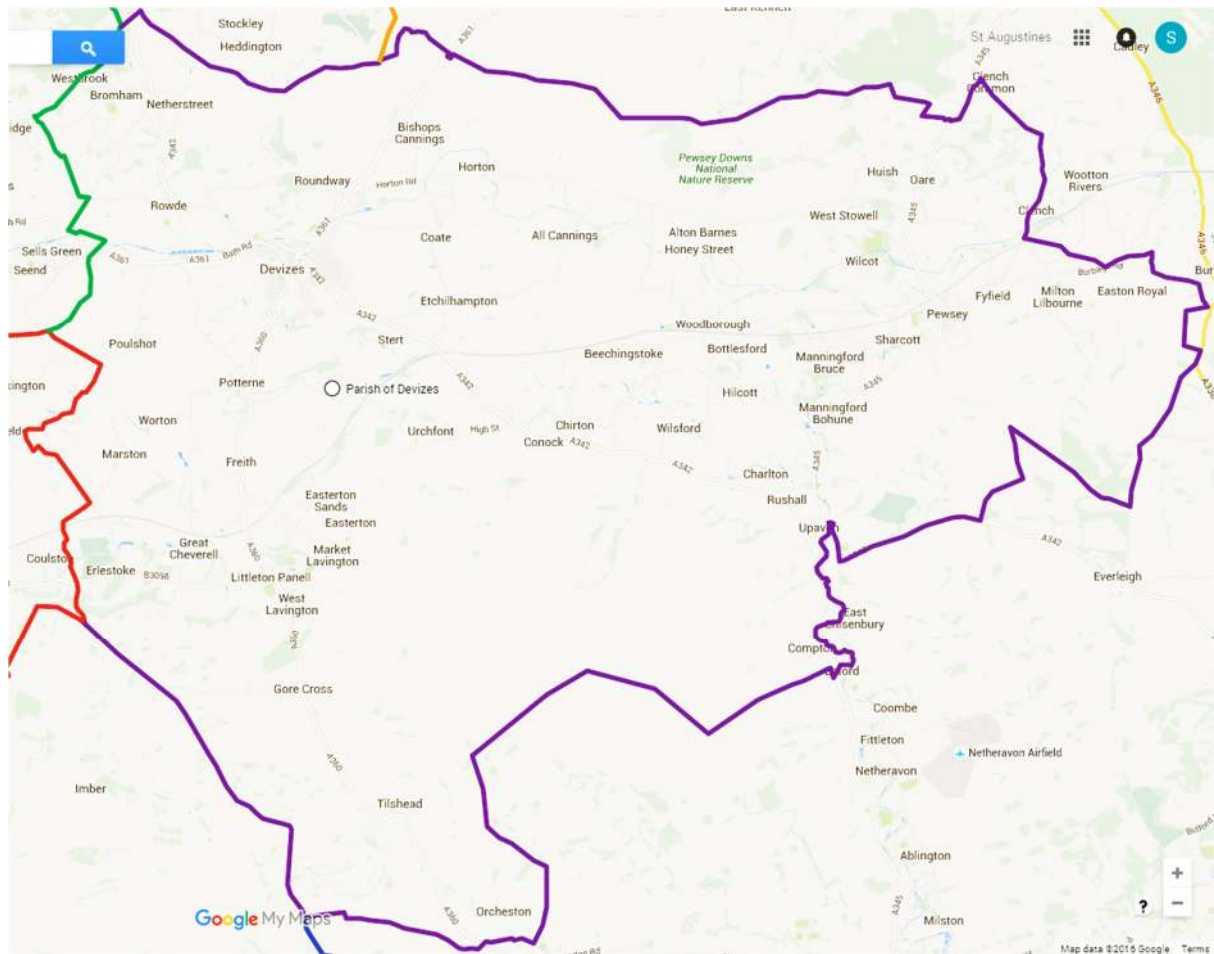

ST AUGUSTINE'S CATCHMENT AREA

OVERVIEW

TROWBRIDGE

FROME

WARMINSTER

DEVIZES

MELKSHAM

BRADFORD-ON-AVON