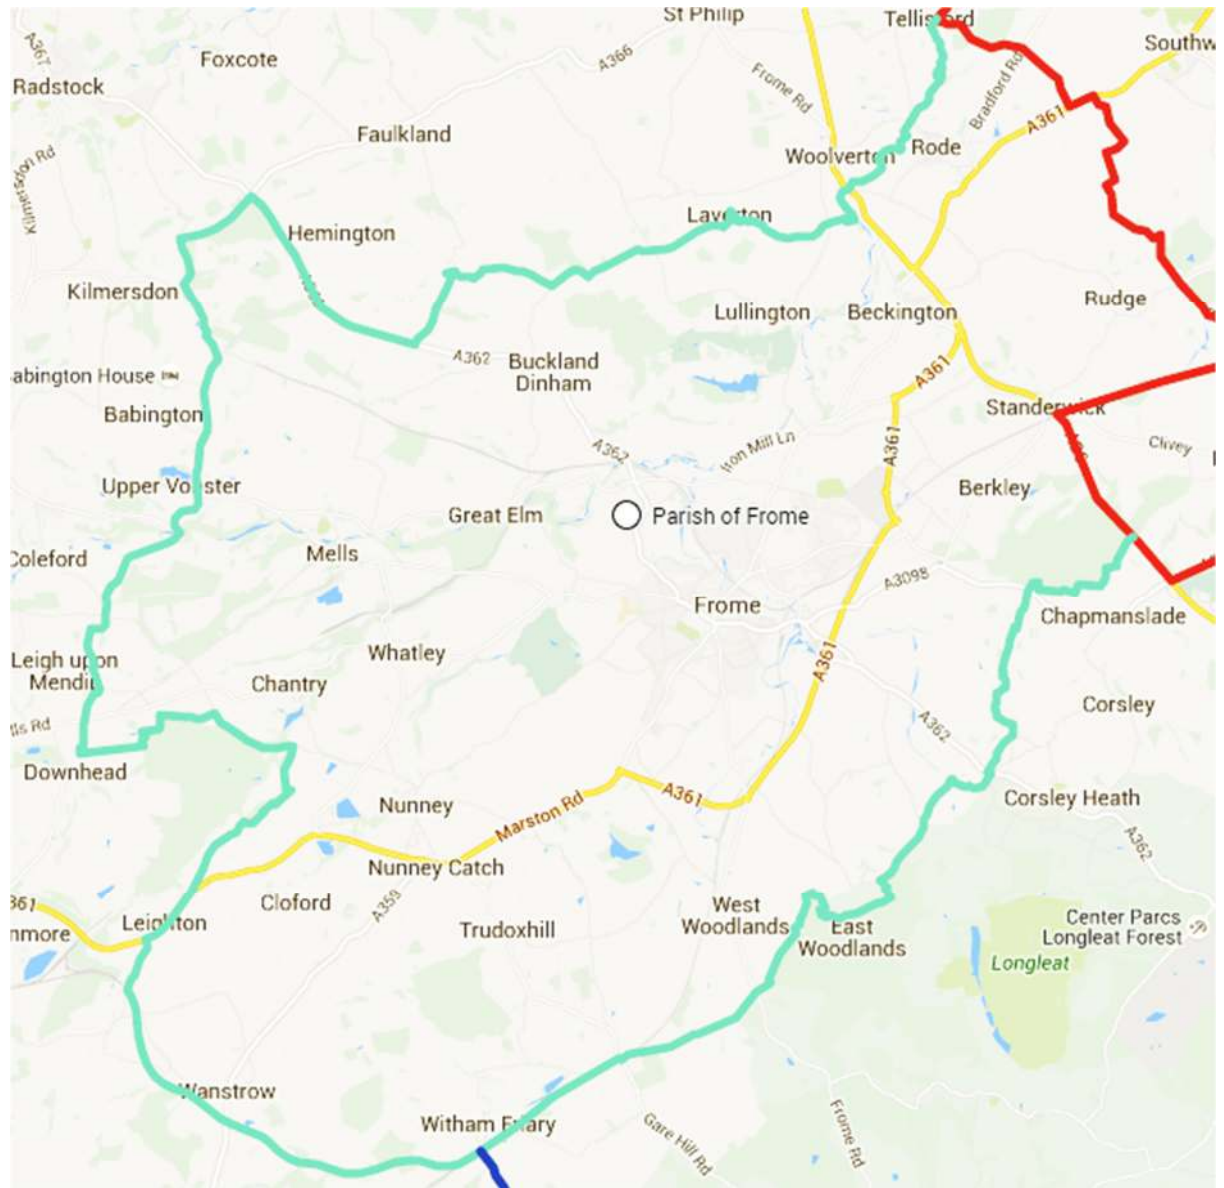

ST AUGUSTINE'S CATCHMENT AREA

OVERVIEW

TROWBRIDGE

FROME

WARMINSTER

DEVIZES

MELKSHAM

BRADFORD-ON-AVON